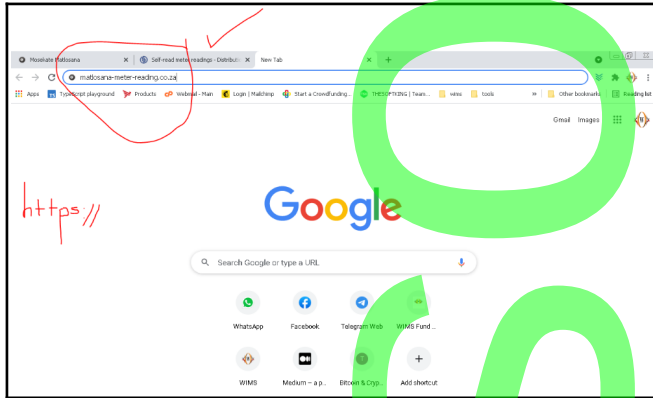

# How to upload W/E reading using Web App

\*NOTE I will use demo account 10000610012 and Chrome

1.

a) Use chrome and type the url below

<https://matlosana-meter-reading.co.za>

b) Allow location tracking on chrome and on phone

**Android (Chrome)**

1. Open the Google Chrome app.
2. Touch the Chrome menu .
3. Touch Settings > Site settings > Location.
4. Use the switch to either have Chrome ask before accessing your location, or to block all sites from accessing your location.
5. Touch the specific blocked or allowed sites to manage exceptions.